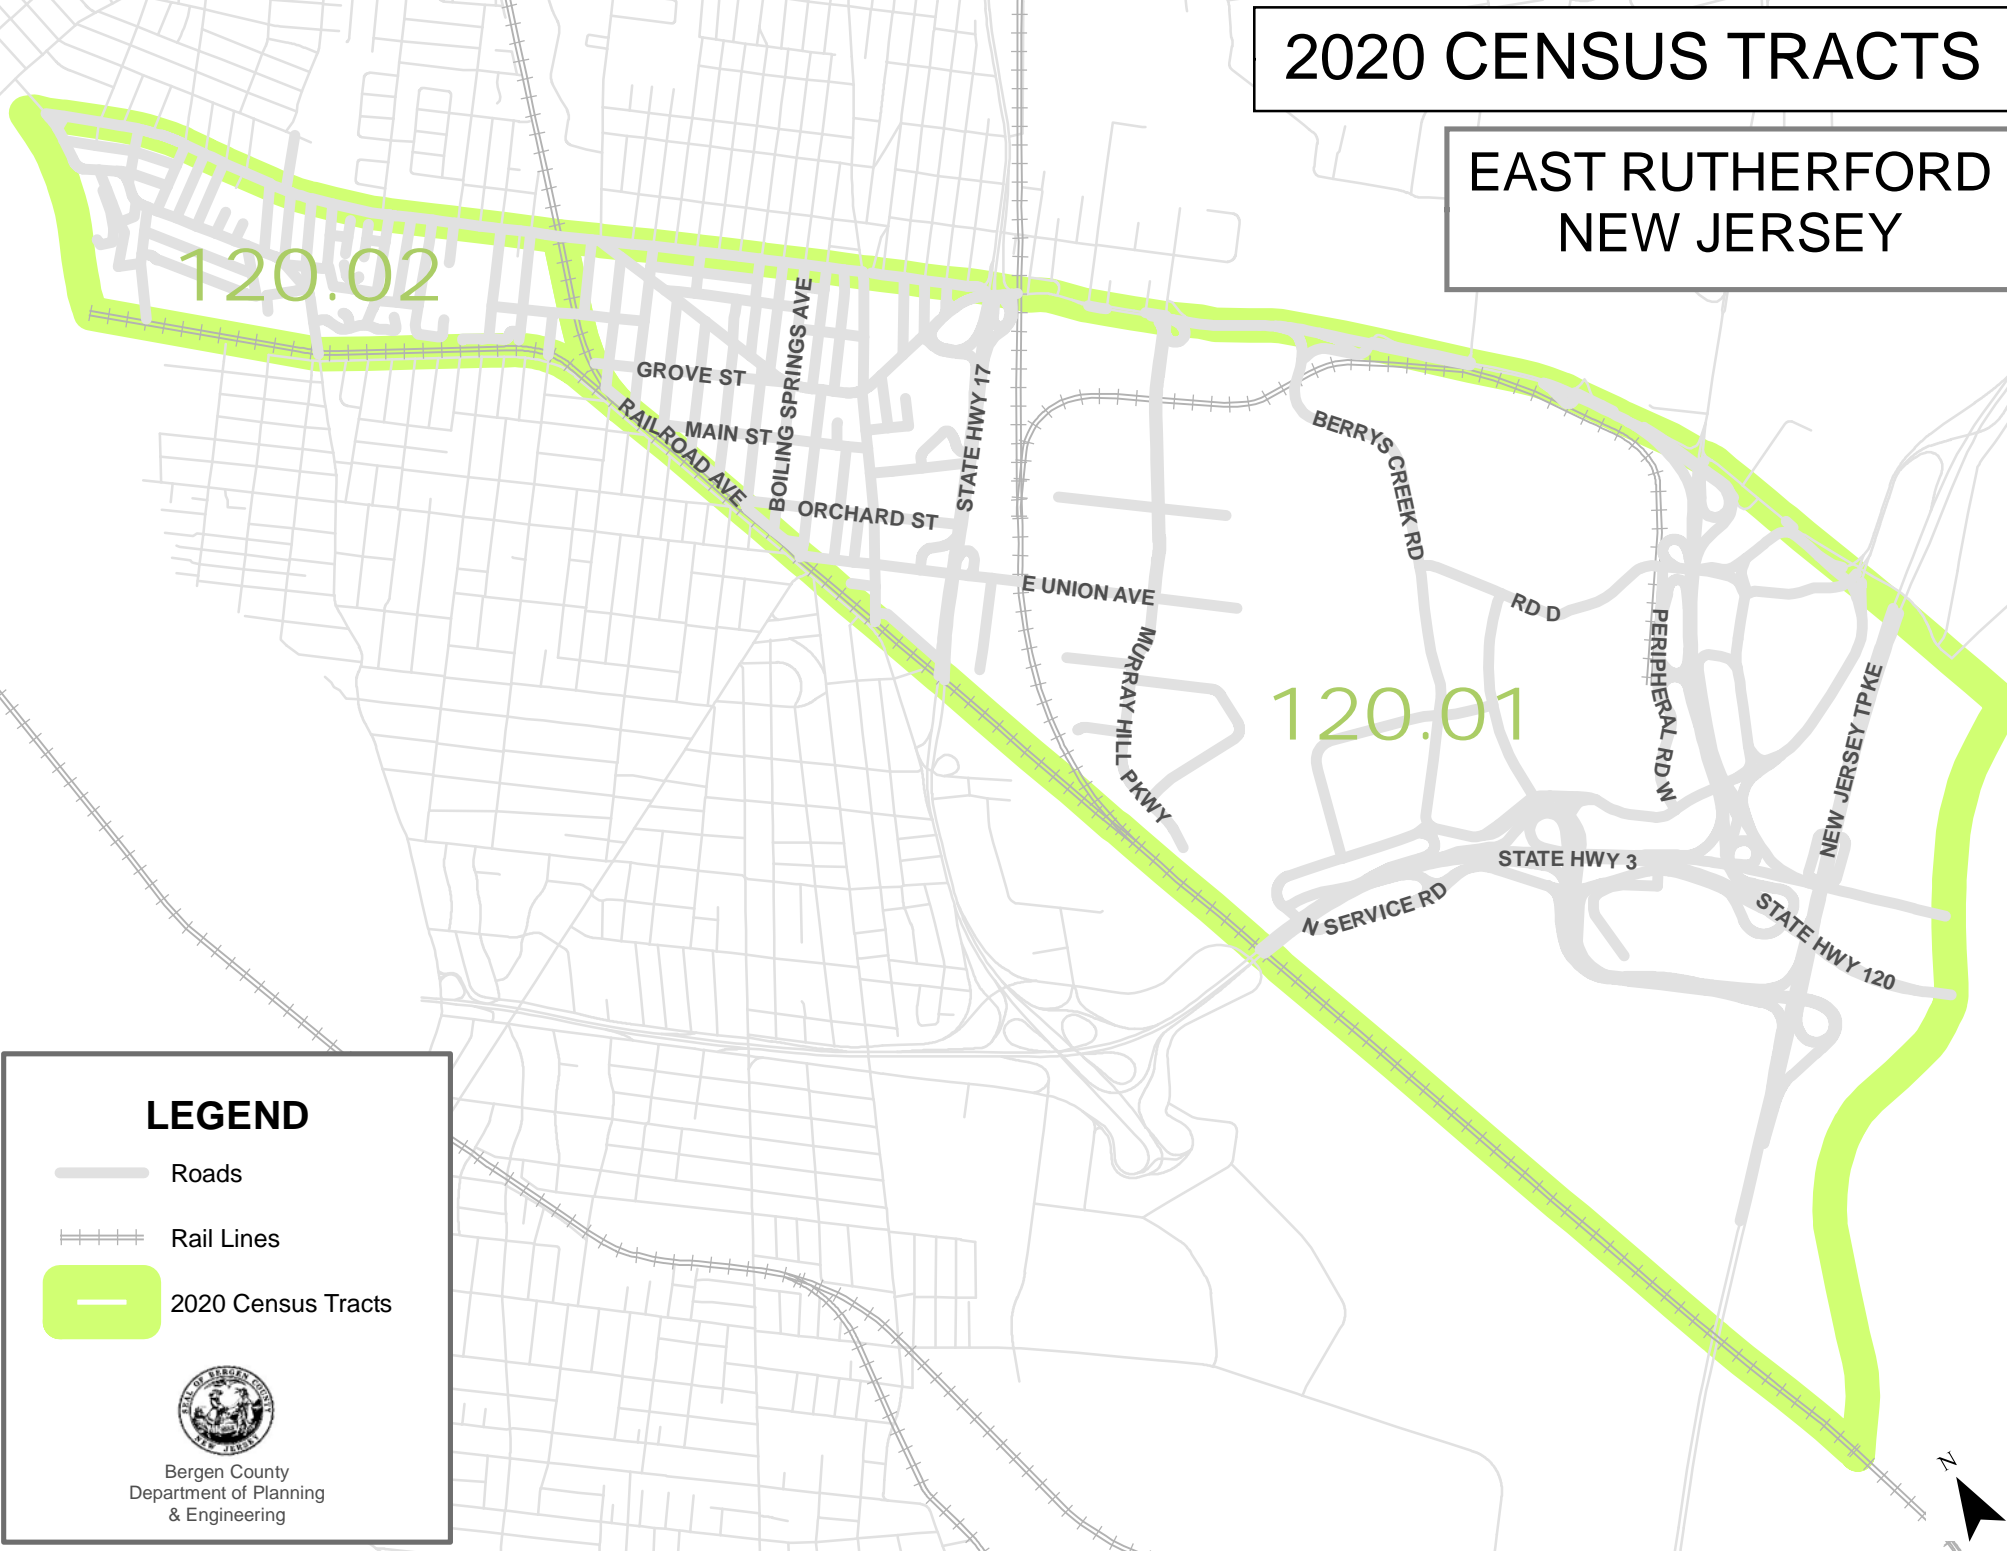

2020 CENSUS TRACTS

EAST RUTHERFORD NEW JERSEY

120.02

120.01

LEGEND

-  Roads
-  Rail Lines
-  2020 Census Tracts

Bergen County
Department of Planning
& Engineering